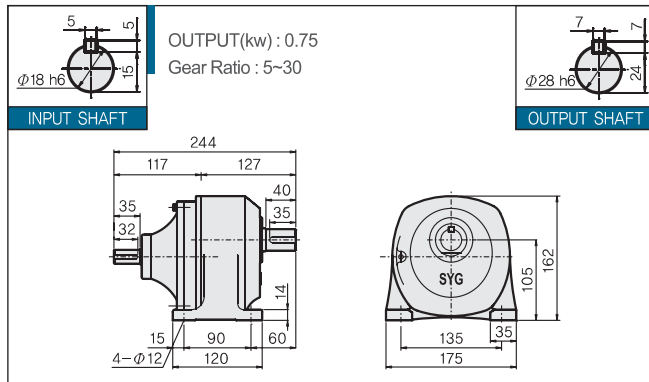

# 0.75KW LINE POWER

## MAXII 105 LINE POWER I

## MAXII 135 LINE POWER I

## MAXII 153 LINE POWER I

GEARED MOTORS