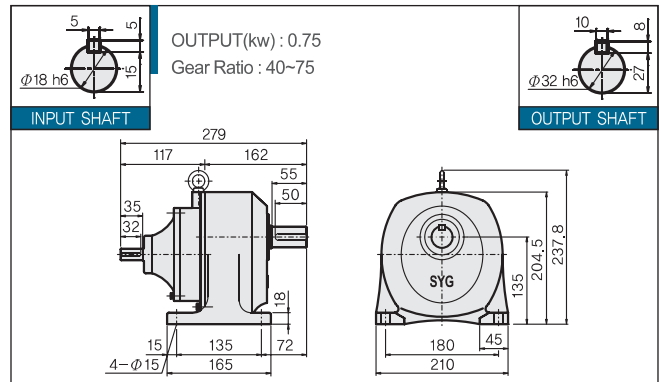

# 0.75KW LINE POWER

## MAXII 105 LINE POWER I

## MAXII 135 LINE POWER I

## MAXII 153 LINE POWER I

GEARED MOTORS