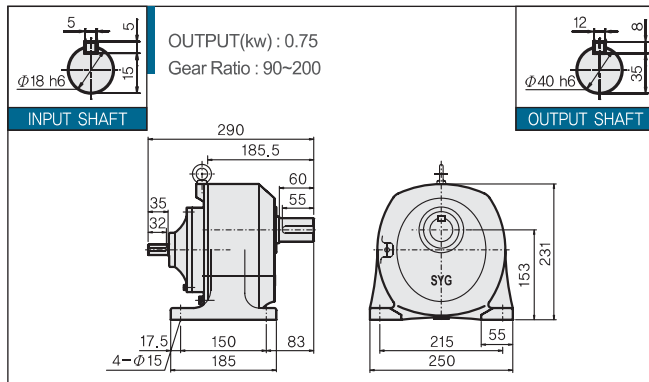

# 0.75KW LINE POWER

## MAXII 105 LINE POWER I

## MAXII 135 LINE POWER I

## MAXII 153 LINE POWER I

GEARED MOTORS