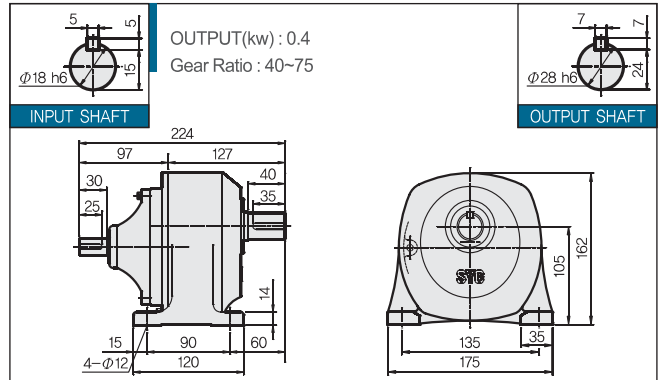

0.4KW LINE POWER

MAXII 88 LINE POWER I

MAXII 105 LINE POWER I

MAXII 135 LINE POWER I