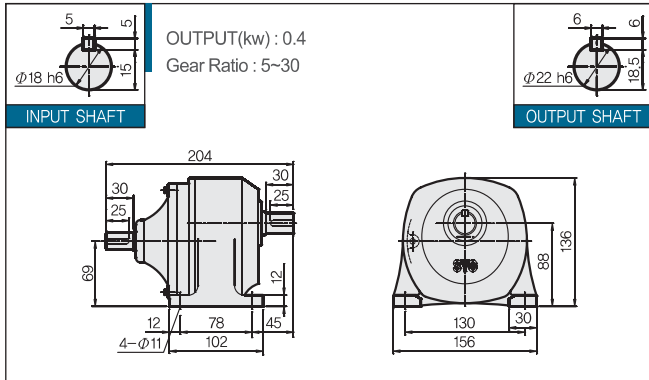

0.4KW LINE POWER

MAXII 88 LINE POWER I

MAXII 105 LINE POWER I

MAXII 135 LINE POWER I