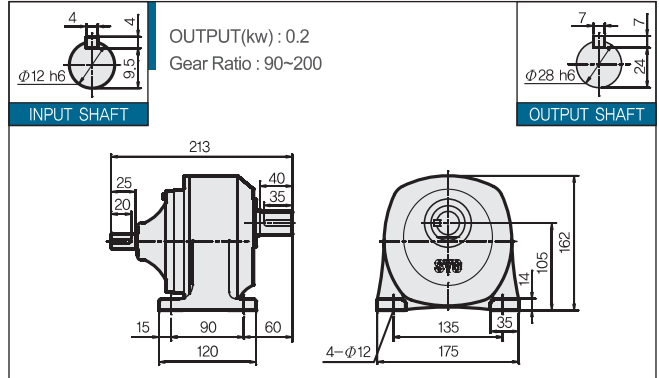

# 0.2KW LINE POWER

## MAXII 88 LINE POWER I

## MAXII 105 LINE POWER I

GEARED MOTORS