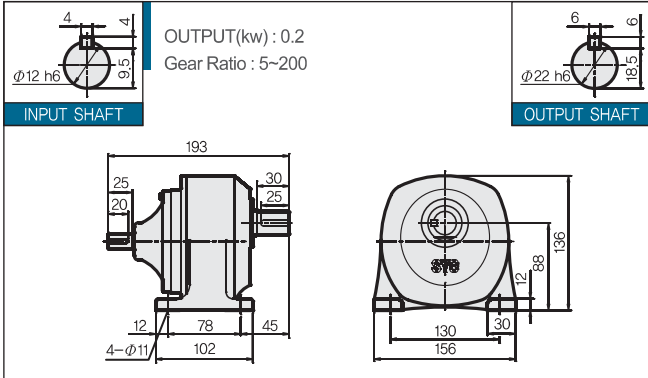

# 0.2KW LINE POWER

## MAXII 88 LINE POWER I

## MAXII 105 LINE POWER I

GEARED MOTORS